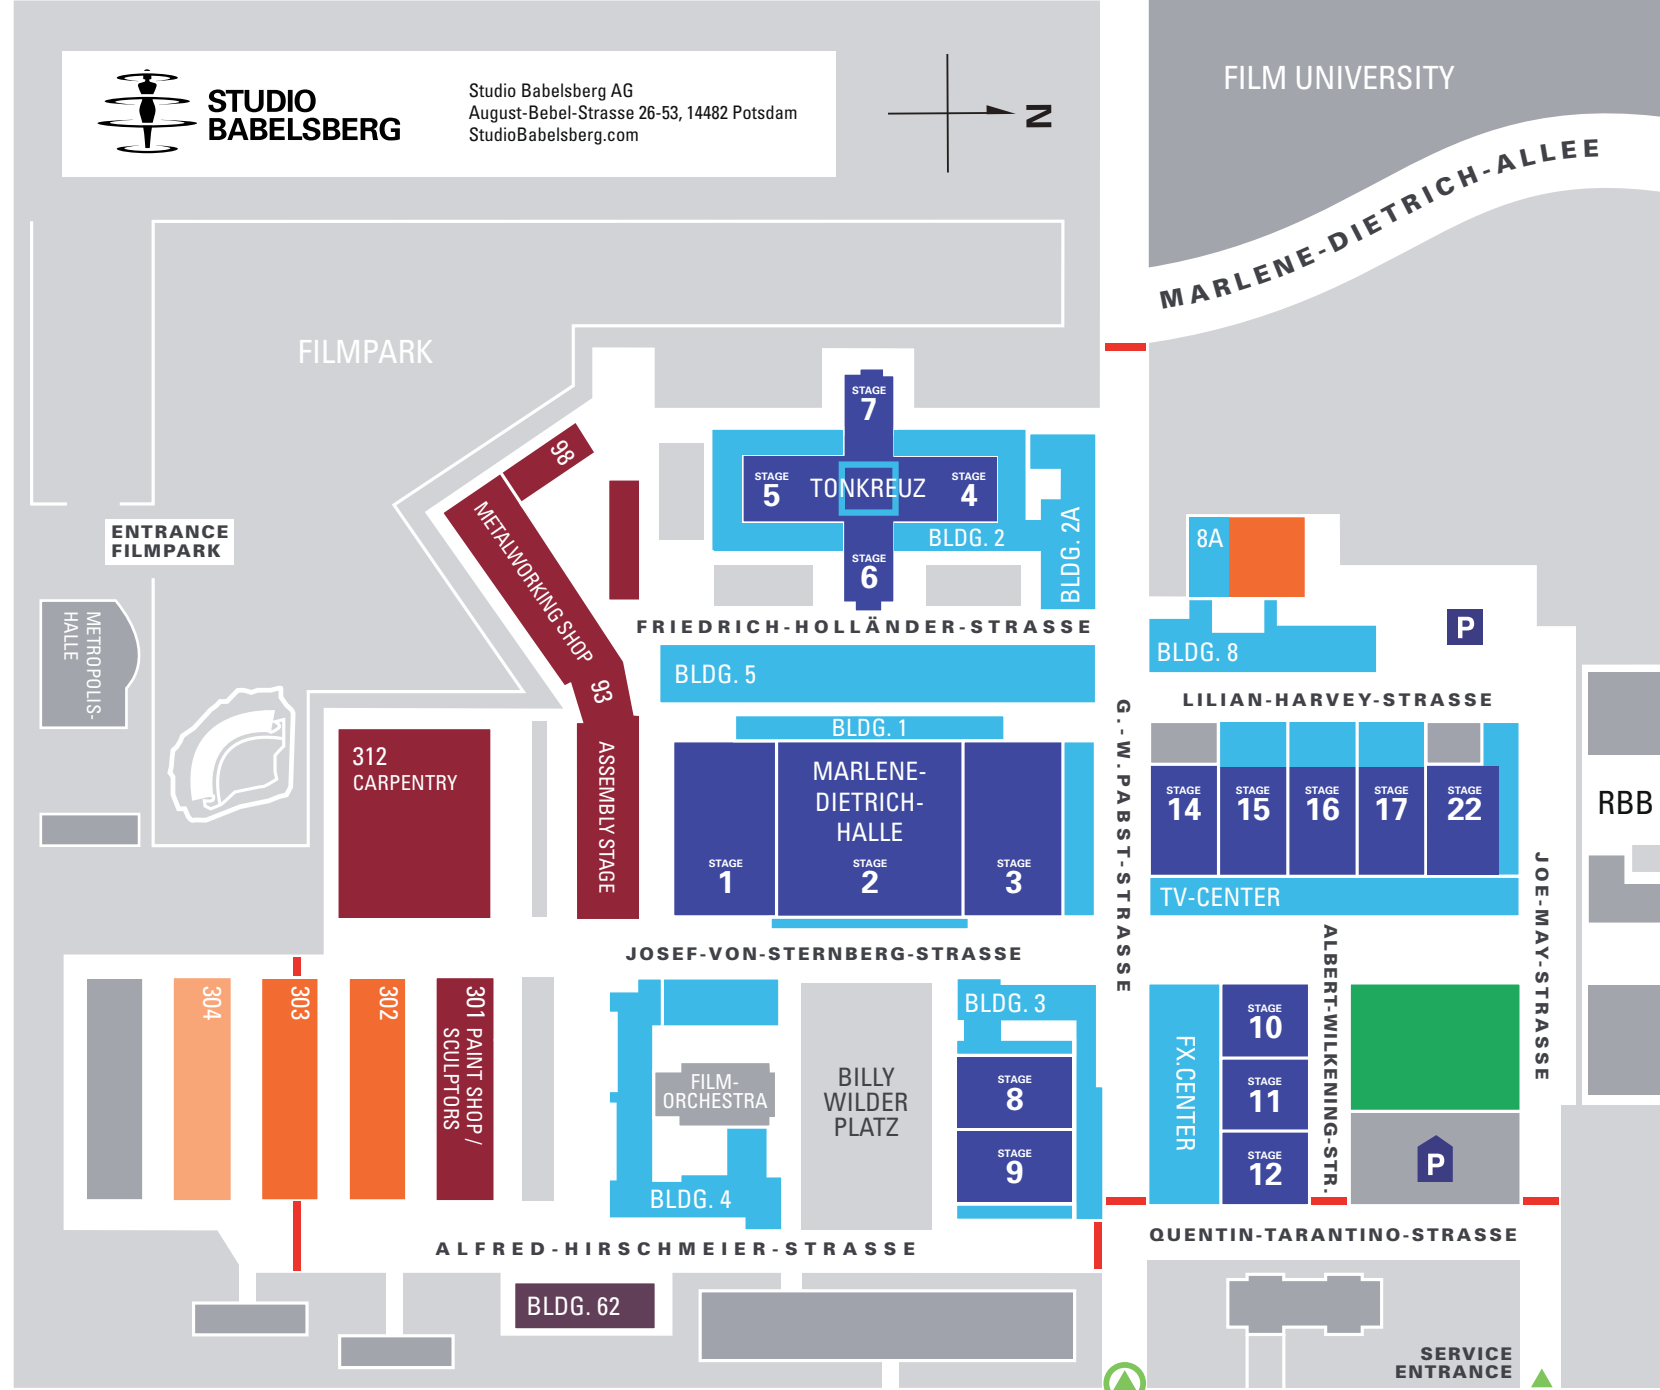

STUDIO BABELSBERG

Studio Babelsberg AG
August-Bebel-Strasse 26-53, 14482 Potsdam
StudioBabelsberg.com

FILM UNIVERSITY

MARLENE-DIETRICH-ALLEE

- STAGES
- BACKLOTS
- MANAGEMENT
- ART DEPARTMENT / CONSTRUCTION
- PROP SHOPS
- COSTUME DEPARTMENT
- OFFICES / SUPPORT ROOMS
- ⬆ MAIN ENTRANCE
- ▲ GATE
- P PARKING
- P PARKING GARAGE
- LIMITED ACCESS

DB
TRAIN STATION
"MEDIENSTADT BABELSBERG"

S
S-BAHN STATION
"GRIEBNITZSEE"